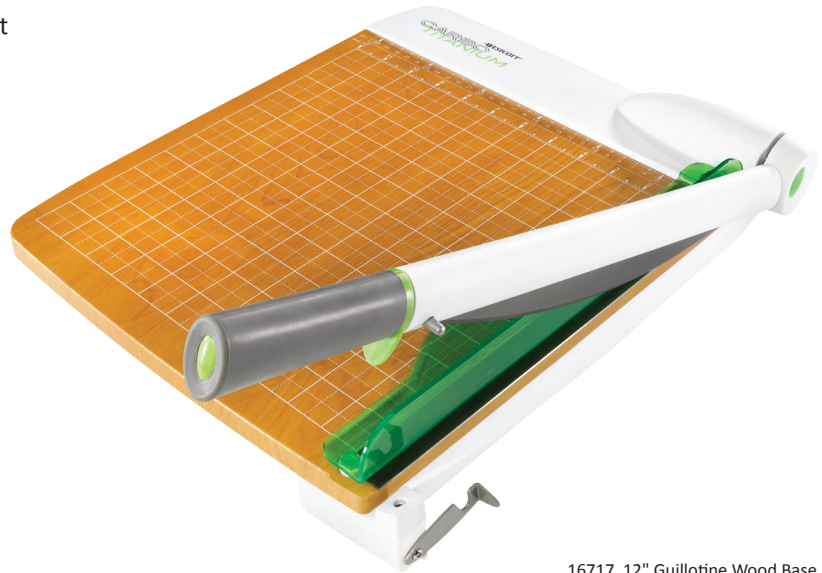

CARBOTITANIUM® *Guillotine Trimmers* **NEW!**

- CarboTitanium® blade is 8x harder than steel
- Cuts 30 sheets of 20lb paper
- Safety guard for added protection
- Ergonomic handle for comfort

15 YEAR WARRANTY

PRODUCT #	DESCRIPTION
16717	12" Guillotine Wood Base
NOT SHOWN	
16874	15" Guillotine Wood Base
16875	18" Guillotine Wood Base

16717 12" Guillotine Wood Base

CARBOTITANIUM® *Rotary Trimmer – Metal Base* **NEW!**

- CarboTitanium® blade is 8x harder than steel
- Cuts up to 10 sheets of 20lb paper
- Unique lever design for easier cutting
- Ideal for home, office or school use

15 YEAR WARRANTY

PRODUCT #	DESCRIPTION
16735	15" Rotary Metal Base
NOT SHOWN	
16718	12" 45mm Rotary Metal Base
16695	45mm Rotary Refill 2-Pack

16735 15" Rotary Metal Base Trimmer